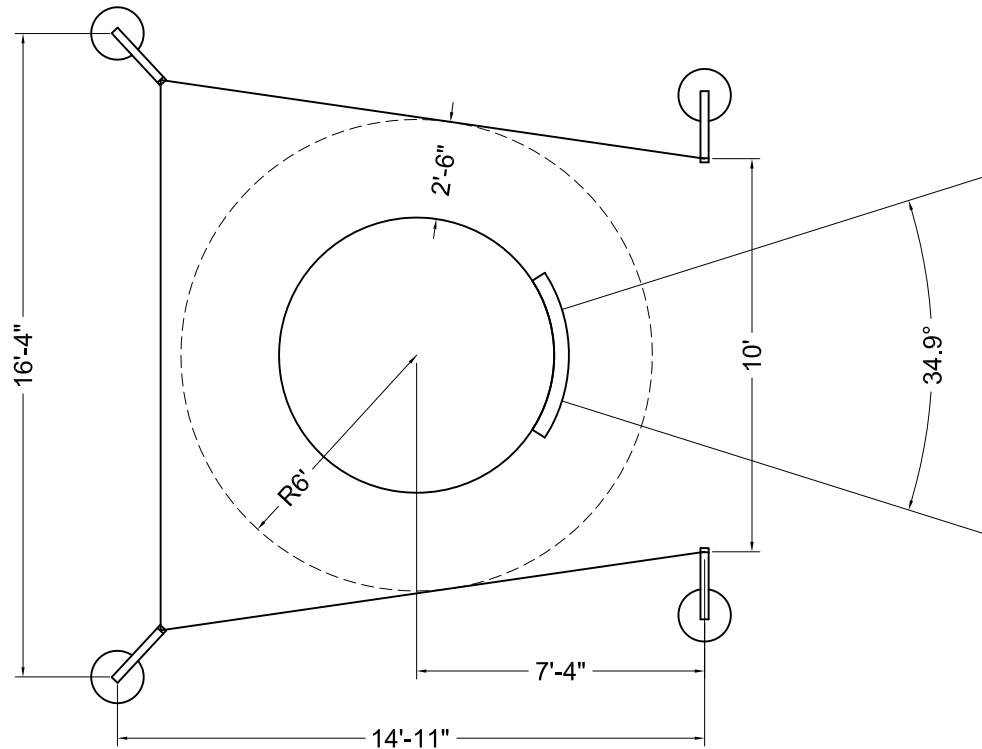

## 805 - STEEL SHOT PUT CAGE SPECIFICATIONS

The 805 Shot Cage consists of four painted steel net poles with ground sleeves, a vinyl coated net support cable to reduce net sag, and a weather treated nylon net. The poles are 14 gauge, 2 1/2" square steel tube finished with white powder coat paint. Each pole stands in a 20" deep ground sleeve. The net is 180 lb. test nylon which has been weather treated for longer life. Eighteen inch steel flip arms secure the 14' by 42' 6" net at the front two poles with anchored eyebolts used at the back poles.