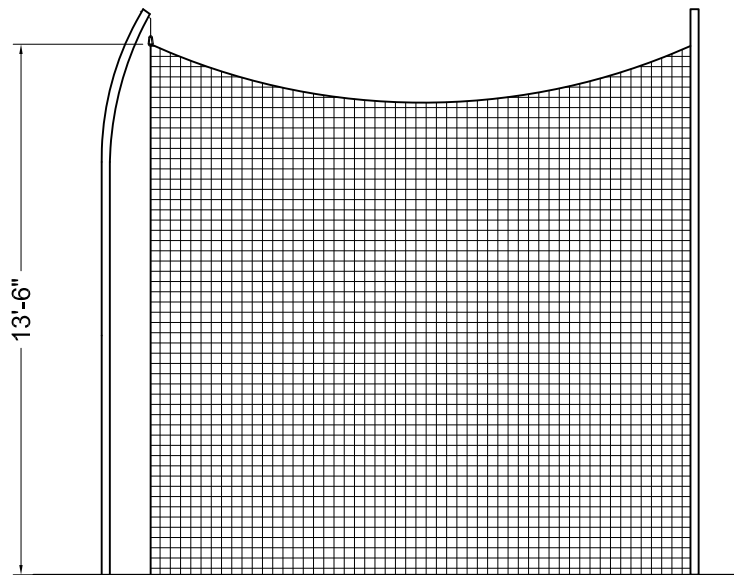

## 805 - STEEL SHOT PUT CAGE SPECIFICATIONS

The 805 Shot Cage consists of four painted steel net poles with ground sleeves, a vinyl coated net support cable to reduce net sag, and a weather treated nylon net. The poles are 14 gauge, 2 1/2" square steel tube finished with white powder coat paint. Each pole stands in a 20" deep ground sleeve. The net is 180 lb. test nylon which has been weather treated for longer life. Eighteen inch steel flip arms secure the 14' by 42' 6" net at the front two poles with anchored eyebolts used at the back poles.